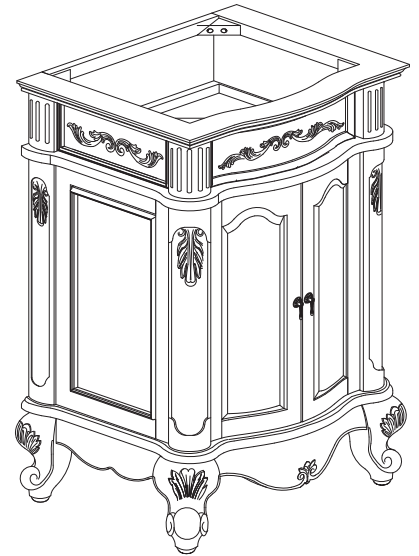

Avanity

PROVENCE-V30-AC

Features

- Solid poplar wood frame , Cherry veneer MDF
- Hand crafted details
- 2 soft-close doors
- 1 interior drawer
- Antique brass finished hardware
- Adjustable height levelers

Colors / Finishes

- Antique Cherry

Nominal Dimension

- 30W x 21.5D x 34H inches

Components

Mirror	PROVENCE-M24-AC	PROVENCE-M30-AC
Vanity Top	PROVENCE-SUT31BN	
Sink	CUM18WT	CUM18LN